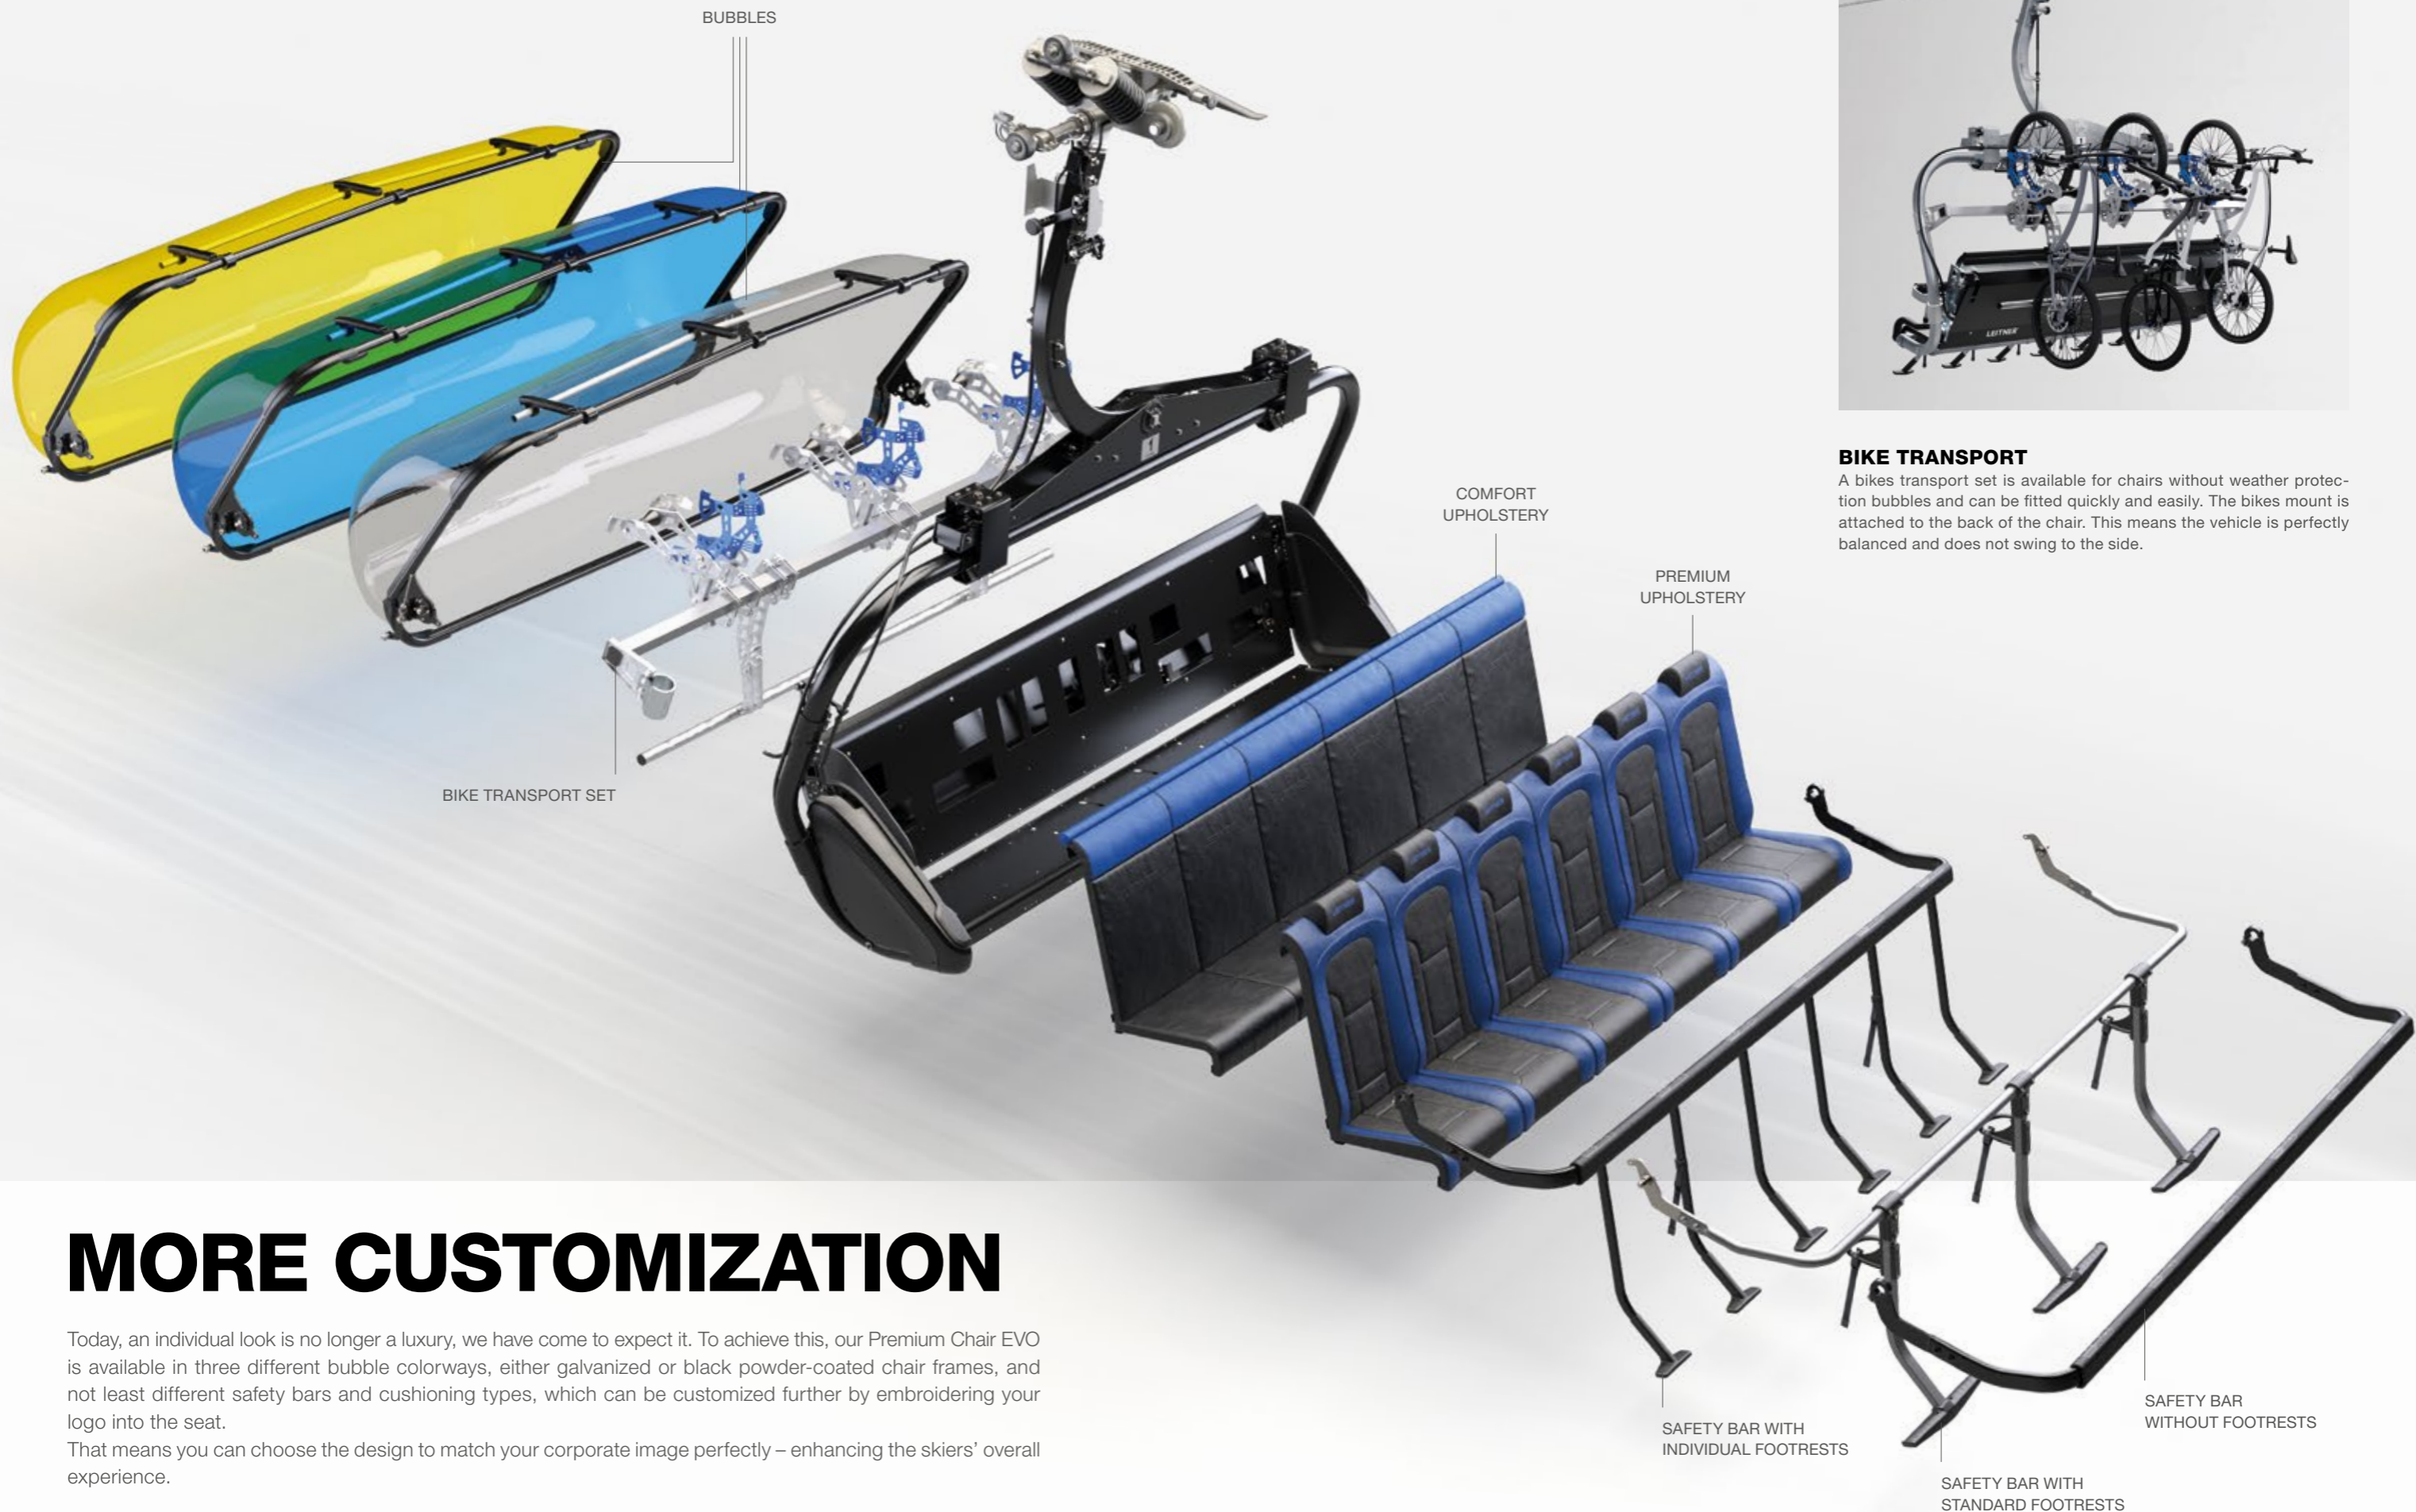

PREMIUM DESIGN & QUALITY

Our Premium Chair EVO impresses not only with the proven seating comfort, but also with its simple elegance. Its premium materials, like leather, are just as impressive as the discerning design. **It turns a standard chairlift ride into a premium class experience.**

The redesigned side walls are made of shock-absorbing material. That provides additional comfort for the passengers and a visual upgrade of the new Premium Chair EVO.

TECHNOLOGY & INNOVATION

TIME-SAVING MAINTENANCE

Simply remove the 3 bolts to open the newly designed side panel. Doing so provides the maintenance staff quick access to the mechanism inside. This development reduces maintenance time and thus simplifies service.

SIMPLE MAINTENANCE

We have made maintaining the Premium Chair EVO easier than ever before with the redesigned openings behind the backrest cushions. Quick and simple – keeping your maintenance cycles short.