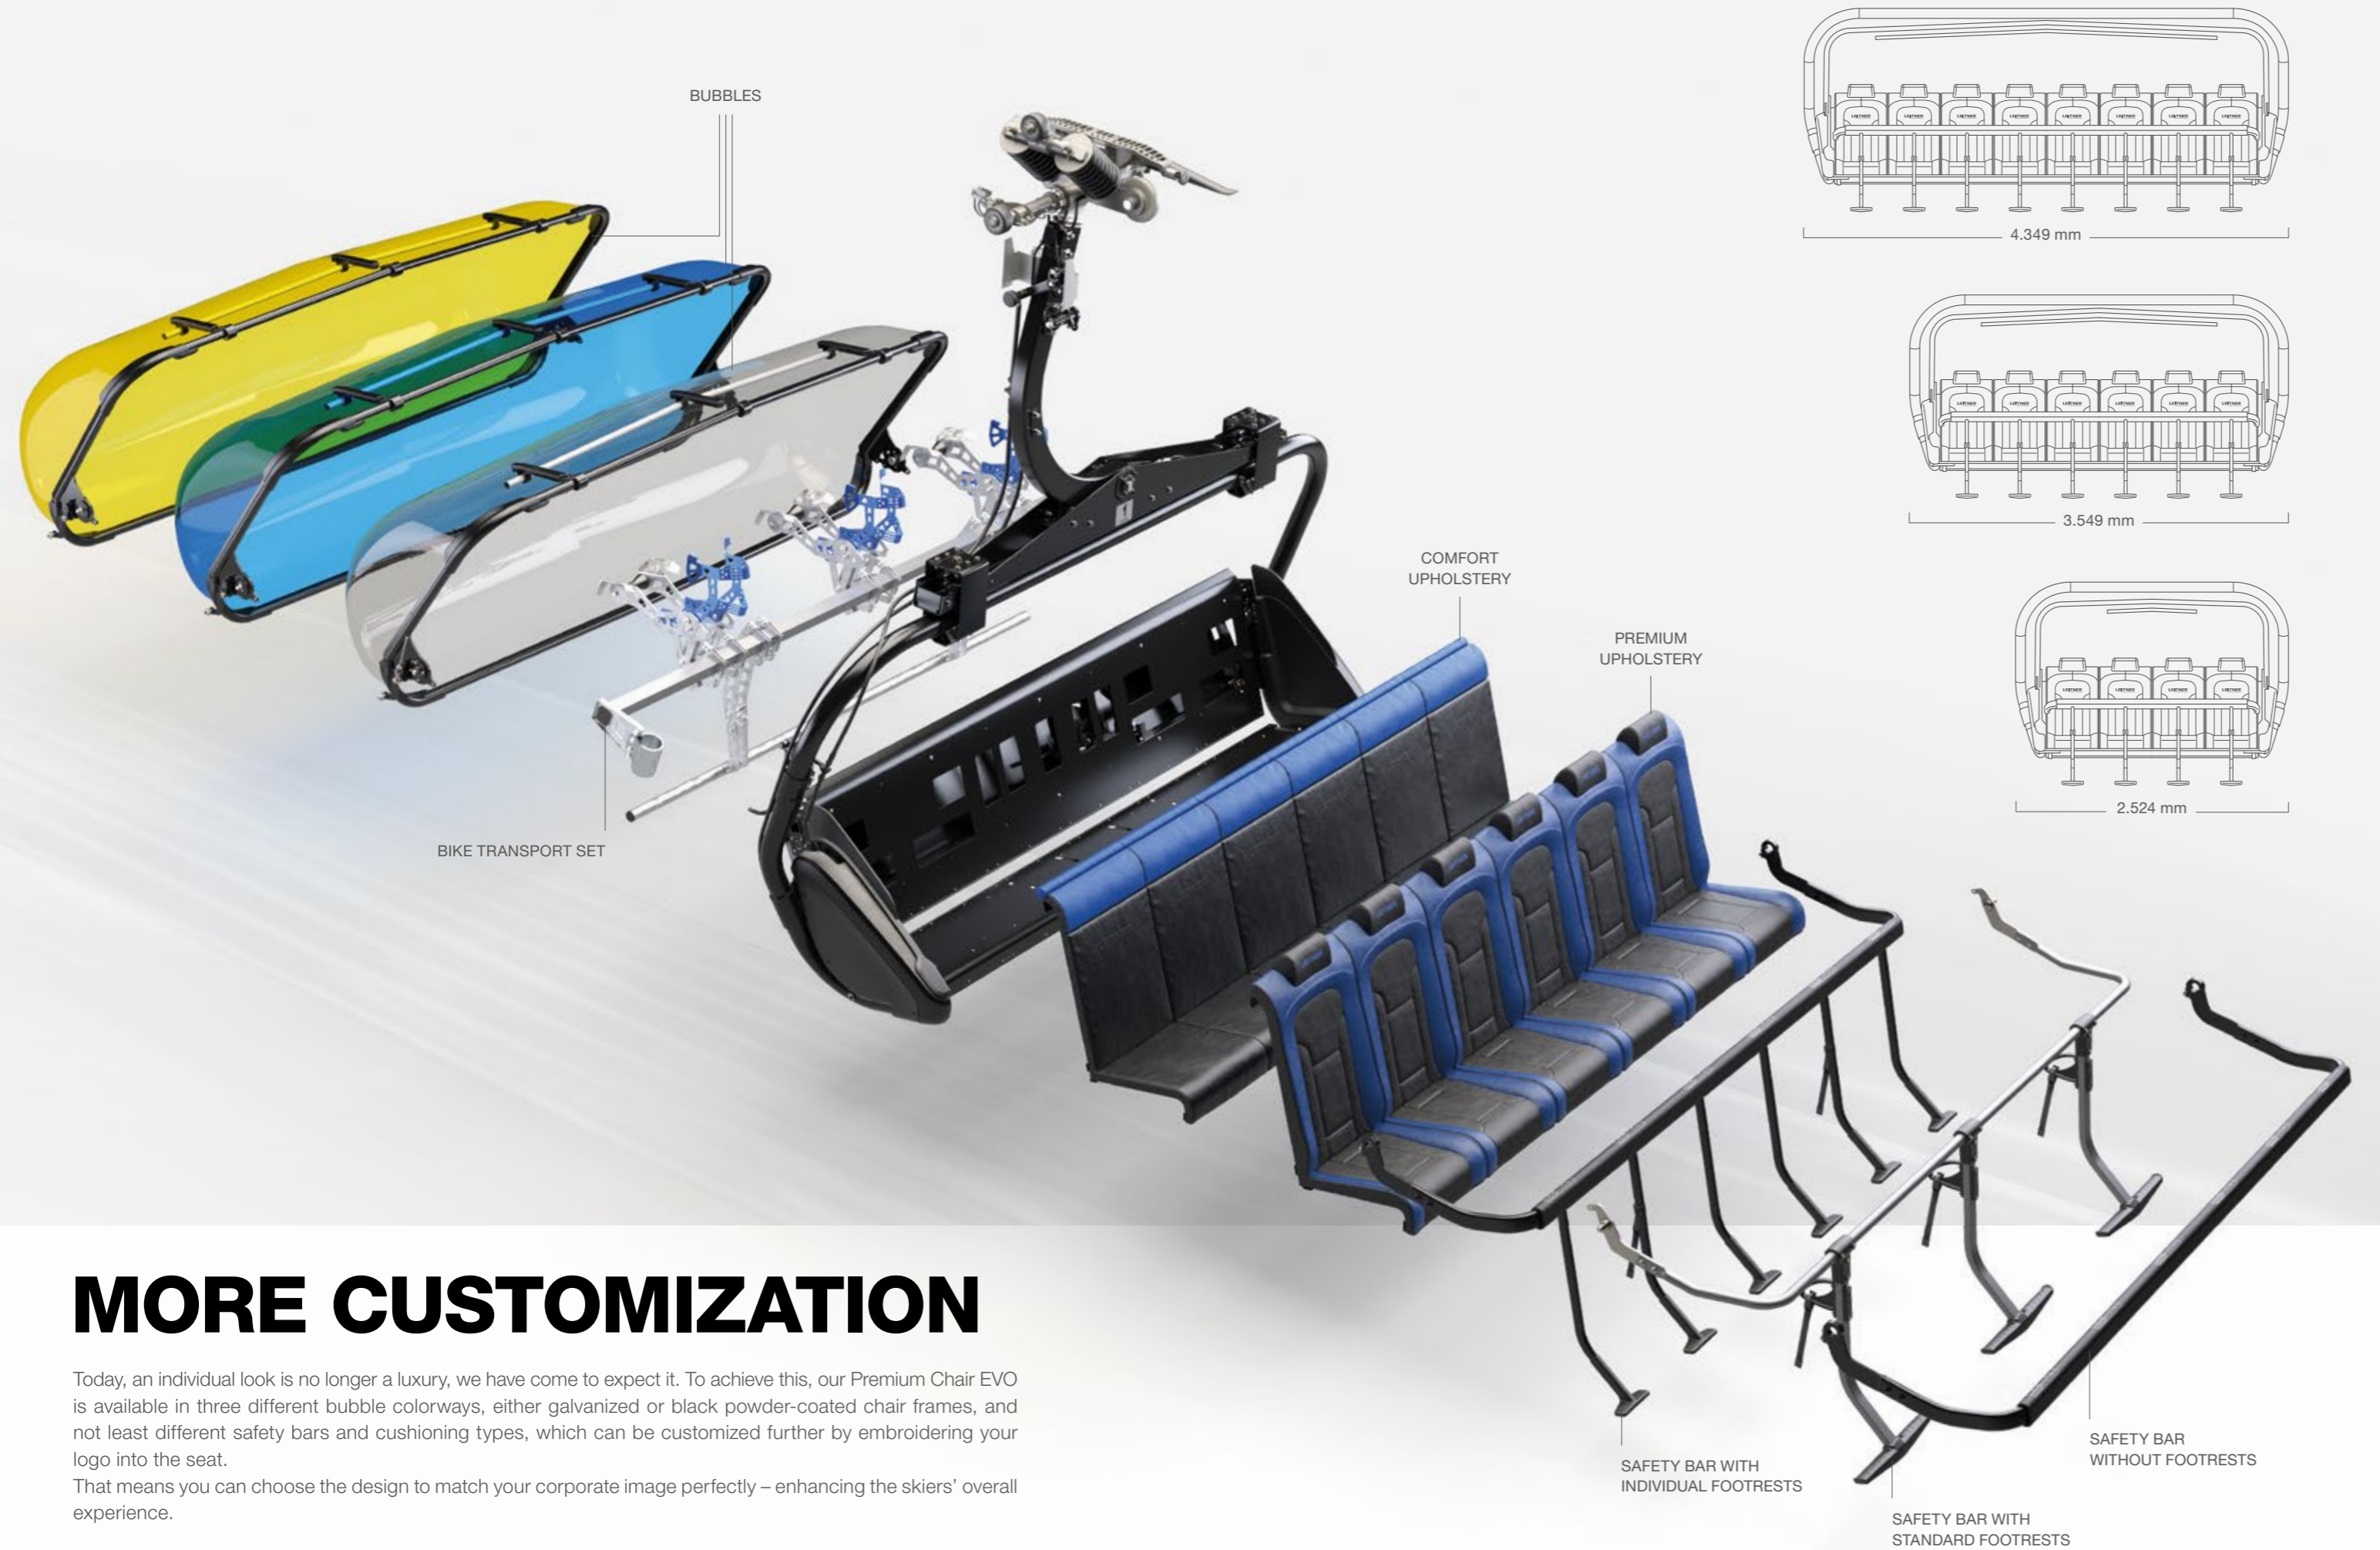

MORE CUSTOMIZATION

Today, an individual look is no longer a luxury, we have come to expect it. To achieve this, our Premium Chair EVO is available in three different bubble colorways, either galvanized or black powder-coated chair frames, and not least different safety bars and cushioning types, which can be customized further by embroidering your logo into the seat.

That means you can choose the design to match your corporate image perfectly – enhancing the skiers' overall experience.

HIGHLIGHTS

PREMIUM DESIGN & QUALITY

High-quality materials
Leather combined with seat heating

MORE SPACE

Clear panoramic view
Generous exit opening
Shock-absorbing side walls

TECHNOLOGY & INNOVATION

Optimized suspension
Comfortable and silent ride experience
Optimum quietness

MORE CUSTOMIZATION

Bubble in various colors
Different cushioning types

COLORS SYNTHETIC LEATHER

	RAL 9011 GRAPHITE BLACK
	RAL 7011 IRON GREY
	RAL 7038 AGATE GREY
	RAL 7040 WINDOW GREY
	RAL 9010 PURE WHITE
	PANTONE REFLEX BLUE C
	PANTONE PROCESS BLUE C
	RAL 5002 ULTRAMARINE BLUE
	RAL 6029 MINT GREEN
	RAL 8011 NUT BROWN
	RAL 1023 TRAFFIC YELLOW
	RAL 2011 DEEP ORANGE
	RAL 3020 TRAFFIC RED