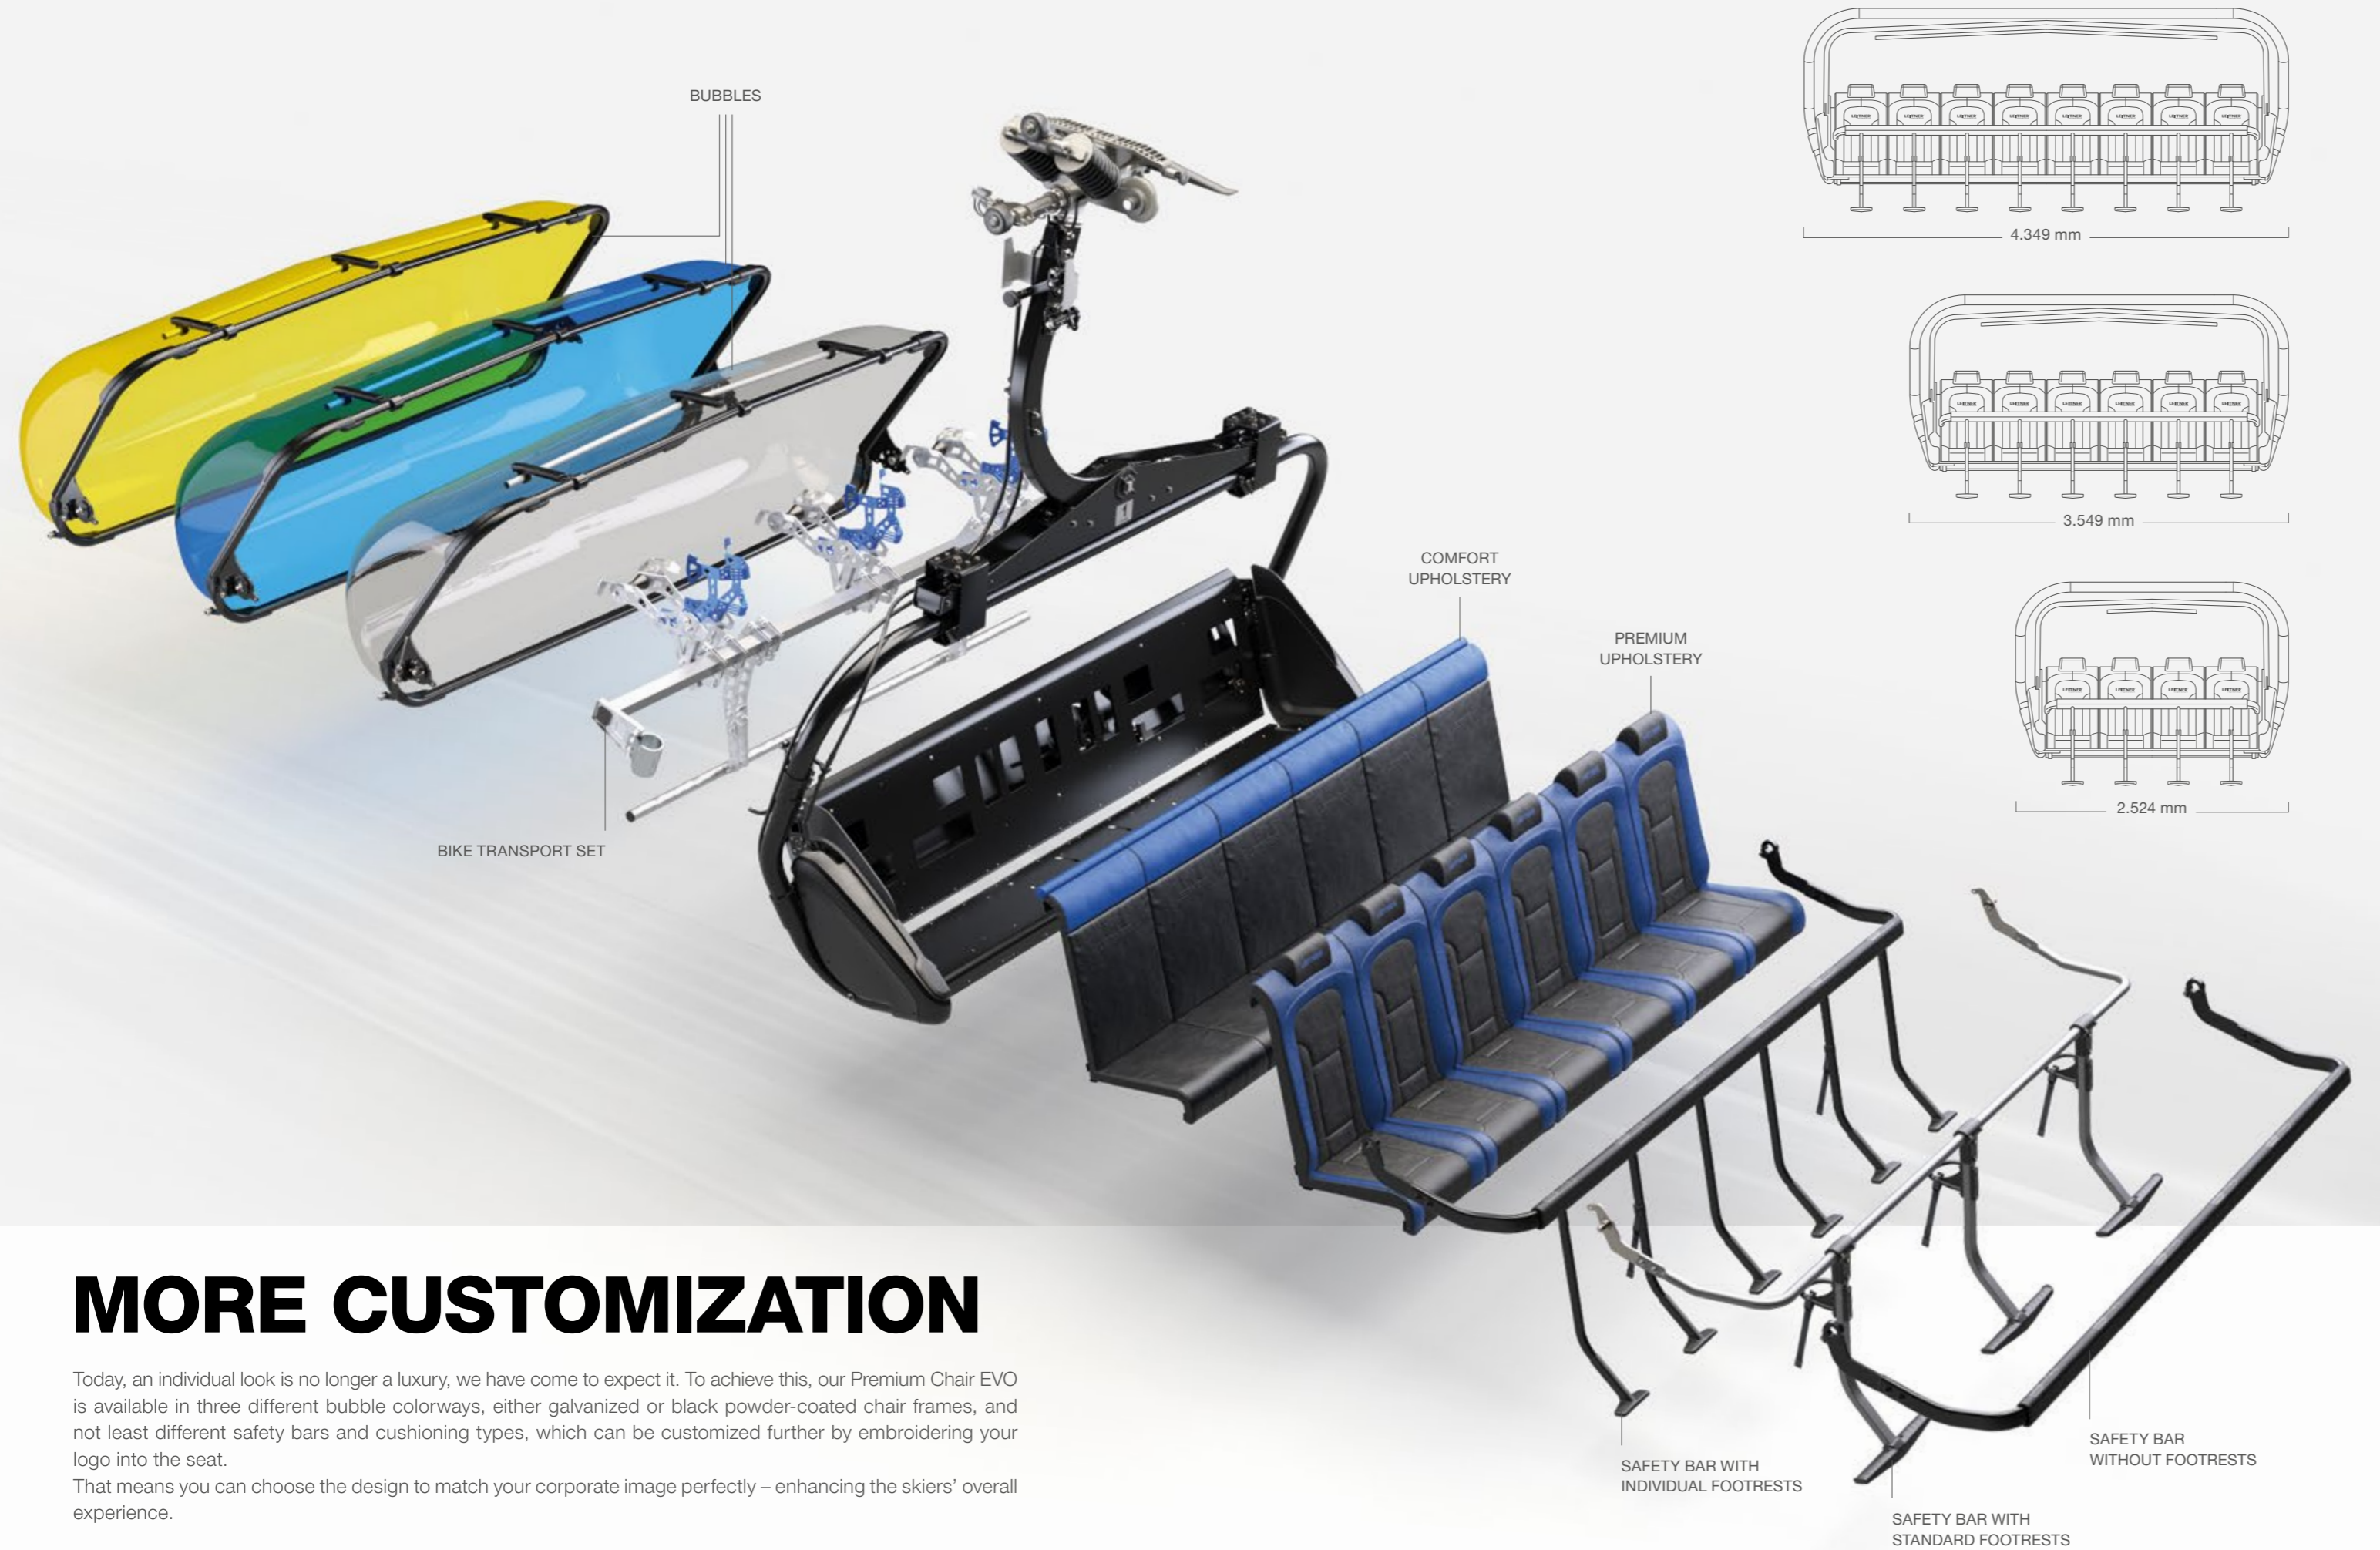

### MORE COMFORT AT THE SIDES

The redesigned side walls are made of shock-absorbing material. That provides additional comfort for the passengers and a visual upgrade of the new Premium Chair EVO.

## TIME-SAVING MAINTENANCE

Simply remove the 3 bolts to open the newly designed side panel. Doing so provides the maintenance staff quick access to the mechanism inside. This development reduces maintenance time and thus simplifies service.

## SIMPLE MAINTENANCE

We have made maintaining the Premium Chair EVO easier than ever before with the redesigned openings behind the backrest cushions. Quick and simple – keeping your maintenance cycles short.

# MORE CUSTOMIZATION

Today, an individual look is no longer a luxury, we have come to expect it. To achieve this, our Premium Chair EVO is available in three different bubble colorways, either galvanized or black powder-coated chair frames, and not least different safety bars and cushioning types, which can be customized further by embroidering your logo into the seat. That means you can choose the design to match your corporate image perfectly – enhancing the skiers' overall experience.