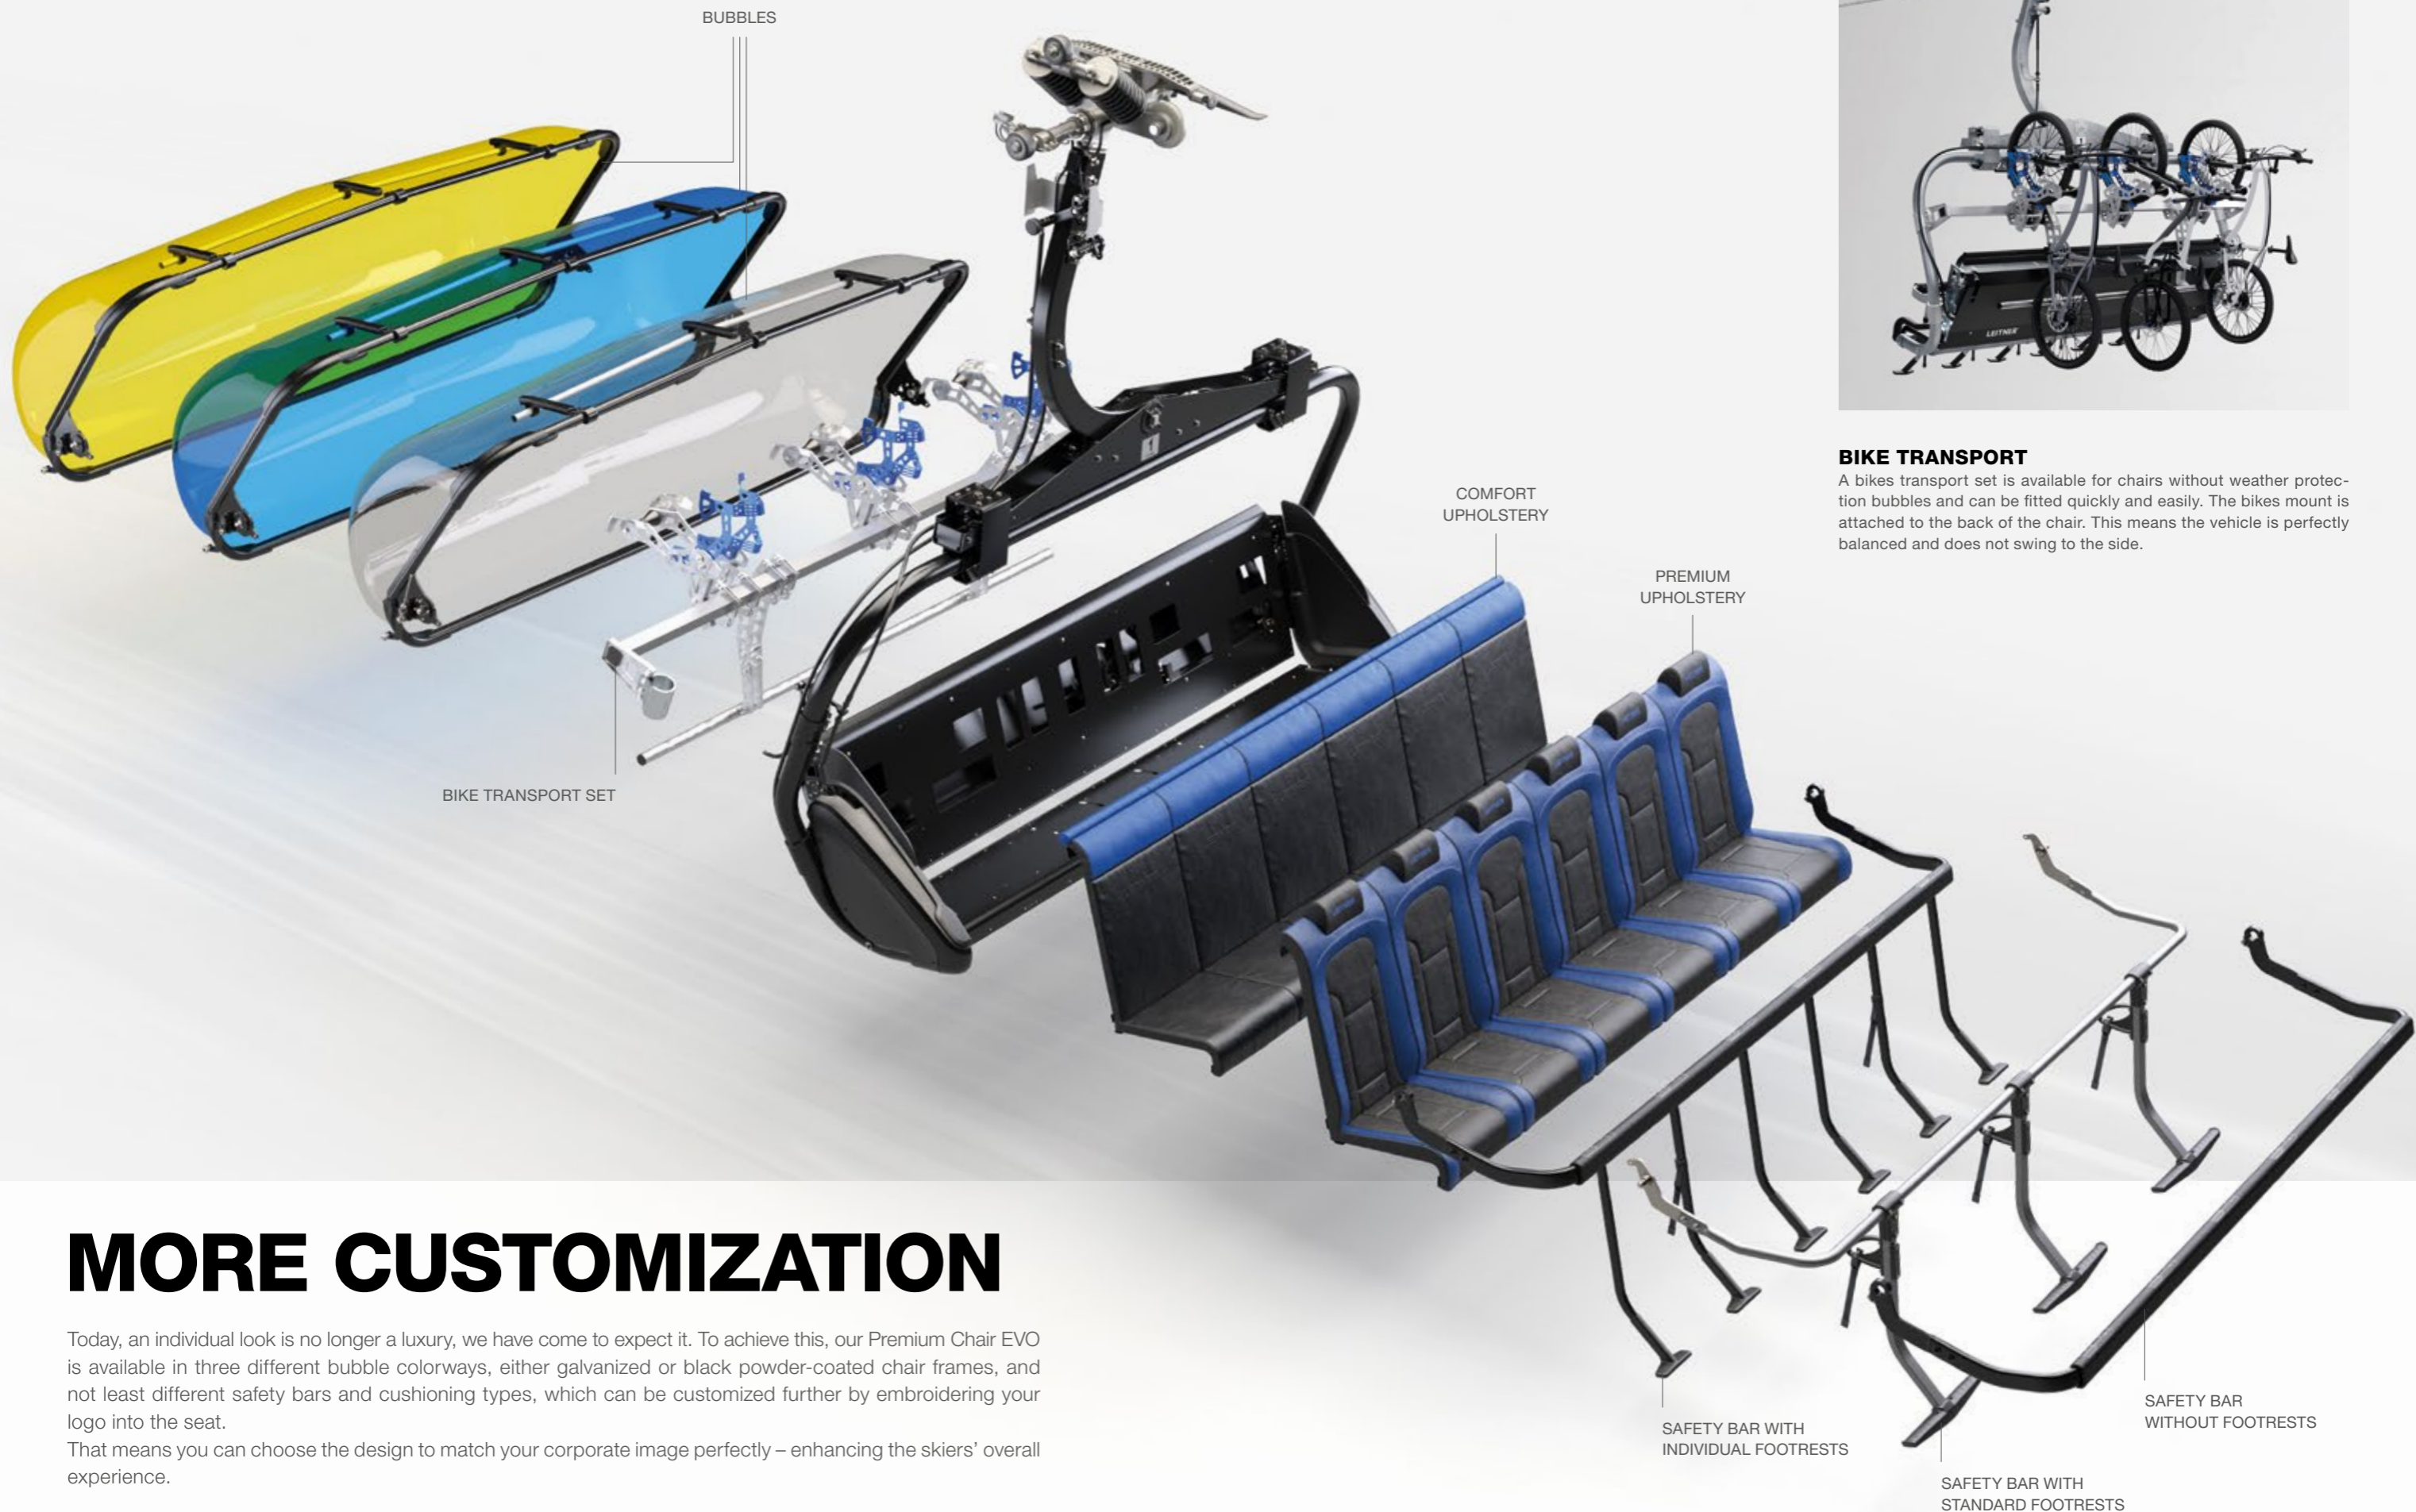

### MORE COMFORT AT THE SIDES

The redesigned side walls are made of shock-absorbing material. That provides additional comfort for the passengers and a visual upgrade of the new Premium Chair EVO.

## TIME-SAVING MAINTENANCE

Simply remove the 3 bolts to open the newly designed side panel. Doing so provides the maintenance staff quick access to the mechanism inside. This development reduces maintenance time and thus simplifies service.

## SIMPLE MAINTENANCE

We have made maintaining the Premium Chair EVO easier than ever before with the redesigned openings behind the backrest cushions. Quick and simple – keeping your maintenance cycles short.

**BIKE TRANSPORT**

A bikes transport set is available for chairs without weather protection bubbles and can be fitted quickly and easily. The bikes mount is attached to the back of the chair. This means the vehicle is perfectly balanced and does not swing to the side.